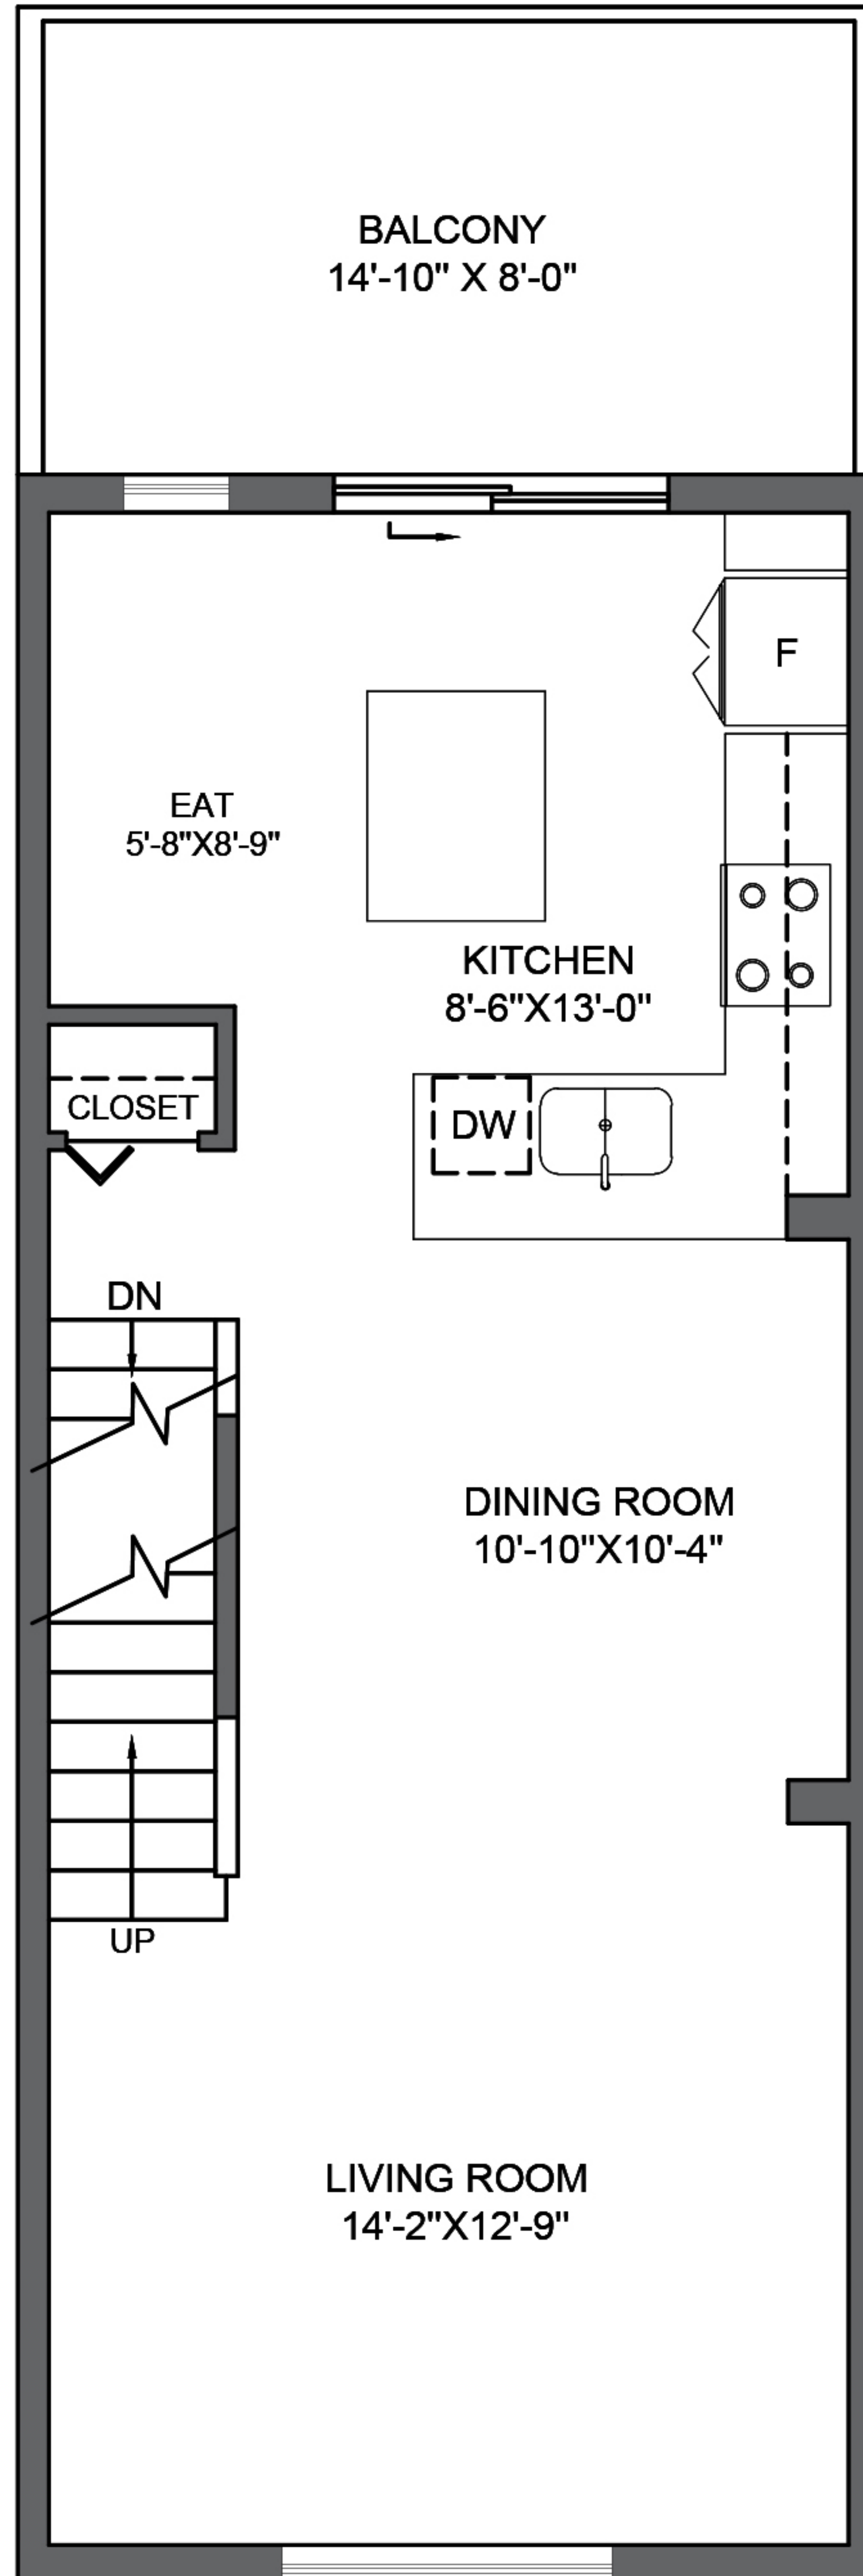

Meryl Hamdillah  
Meryl.REALTOR  
604-307-9506

**87 - 3010 Riverbend Dr.,  
Port Coquitlam**

*FLOOR AREA	(SQFT.)
MAIN FLOOR	567
UPPER FLOOR	567
LOWER FLOOR	84
<b>LIVING AREA</b>	<b>1,218</b>
GARAGE	483
BALCONY	123
<b>TOTAL OTHERS</b>	<b>606</b>

**LOWER FLOOR**

**MAIN FLOOR**

**UPPER FLOOR**

Booked on  
the Pixilink App™

\*Approx. based on interior measurements to exterior walls.  
Total sq.ft. not taken from original blue prints.