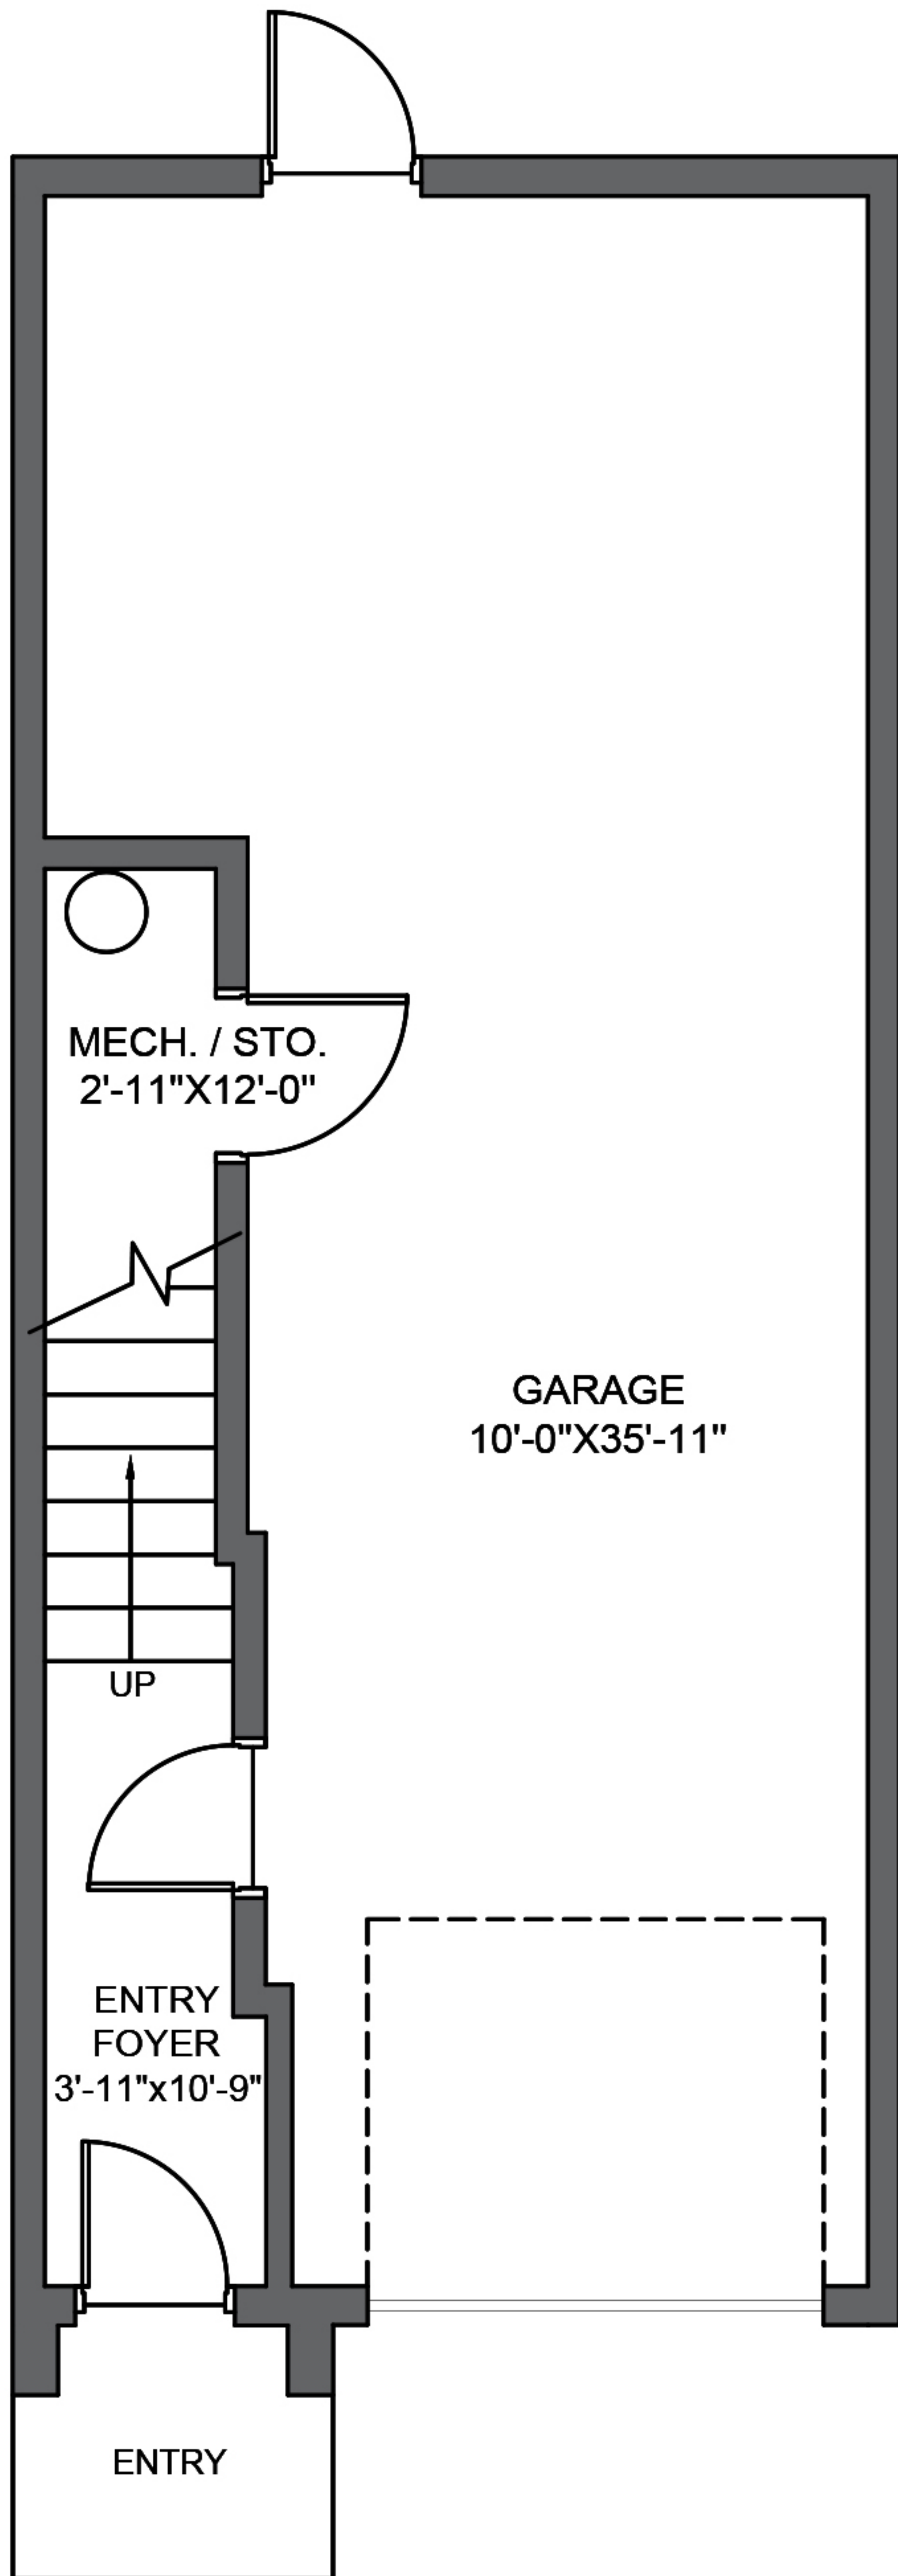

Meryl Hamdillah  
Meryl.REALTOR  
604-307-9506

**87 - 3010 Riverbend Dr.,  
Port Coquitlam**

*FLOOR AREA	(SQFT.)
MAIN FLOOR	567
UPPER FLOOR	567
LOWER FLOOR	84
<b>LIVING AREA</b>	<b>1,218</b>
GARAGE	483
BALCONY	123
<b>TOTAL OTHERS</b>	<b>606</b>

**LOWER FLOOR**

**MAIN FLOOR**

**UPPER FLOOR**

Booked on  
the Pixilink App™

\*Approx. based on interior measurements to exterior walls.  
Total sq.ft. not taken from original blue prints.