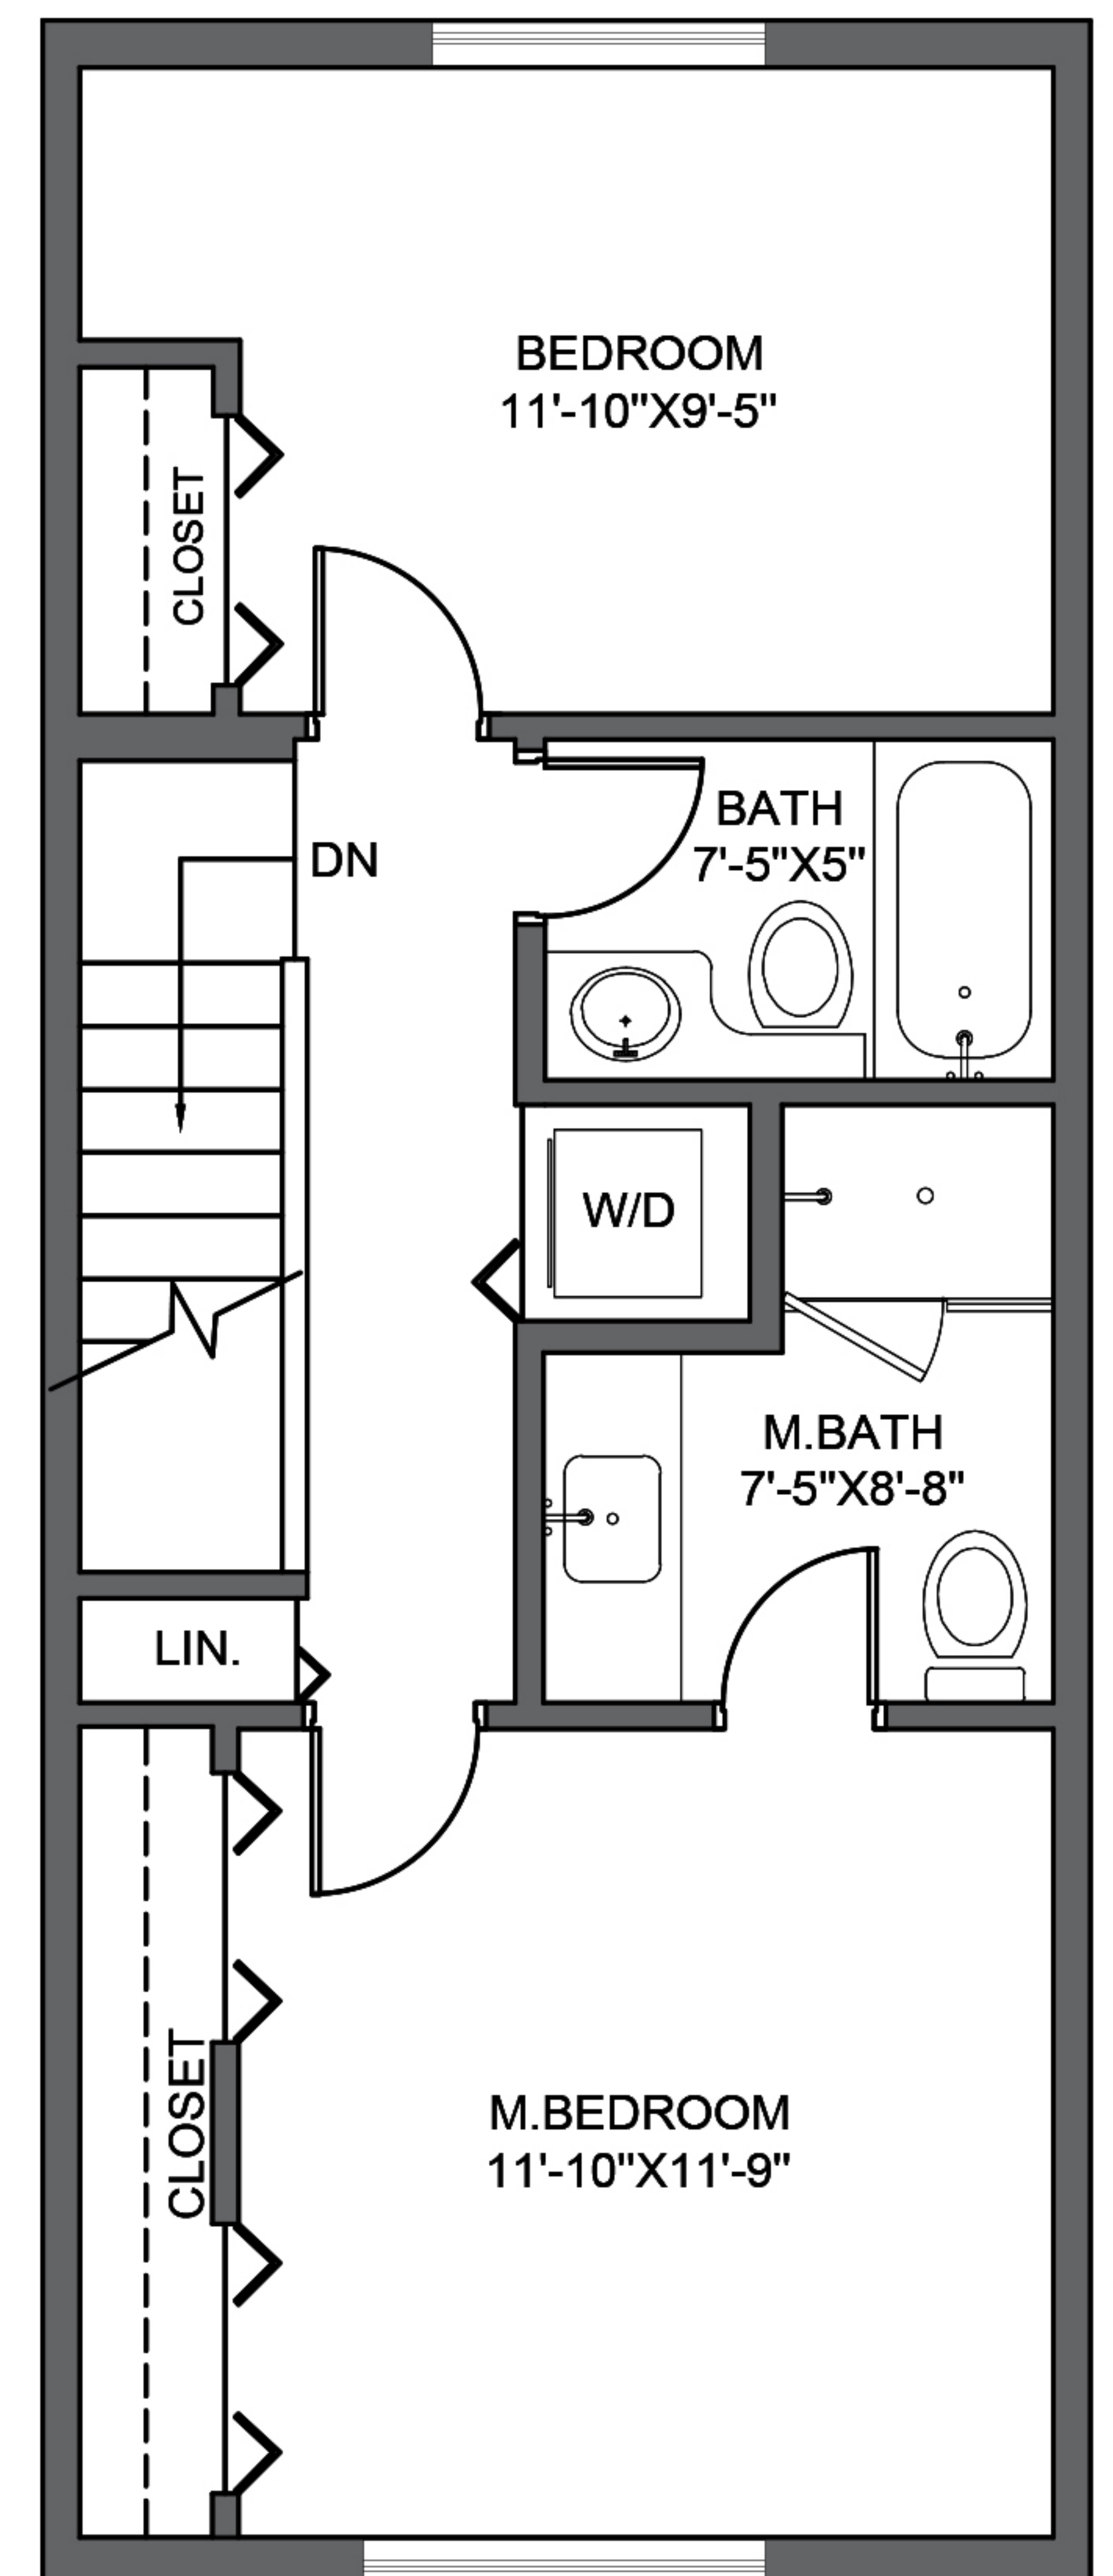

Meryl Hamdillah  
Meryl.REALTOR  
604-307-9506

**87 - 3010 Riverbend Dr.,  
Port Coquitlam**

*FLOOR AREA	(SQFT.)
MAIN FLOOR	567
UPPER FLOOR	567
LOWER FLOOR	84
<b>LIVING AREA</b>	<b>1,218</b>
GARAGE	483
BALCONY	123
<b>TOTAL OTHERS</b>	<b>606</b>

**LOWER FLOOR**

**MAIN FLOOR**

**UPPER FLOOR**

Booked on  
the Pixilink App™

\*Approx. based on interior measurements to exterior walls.  
Total sq.ft. not taken from original blue prints.