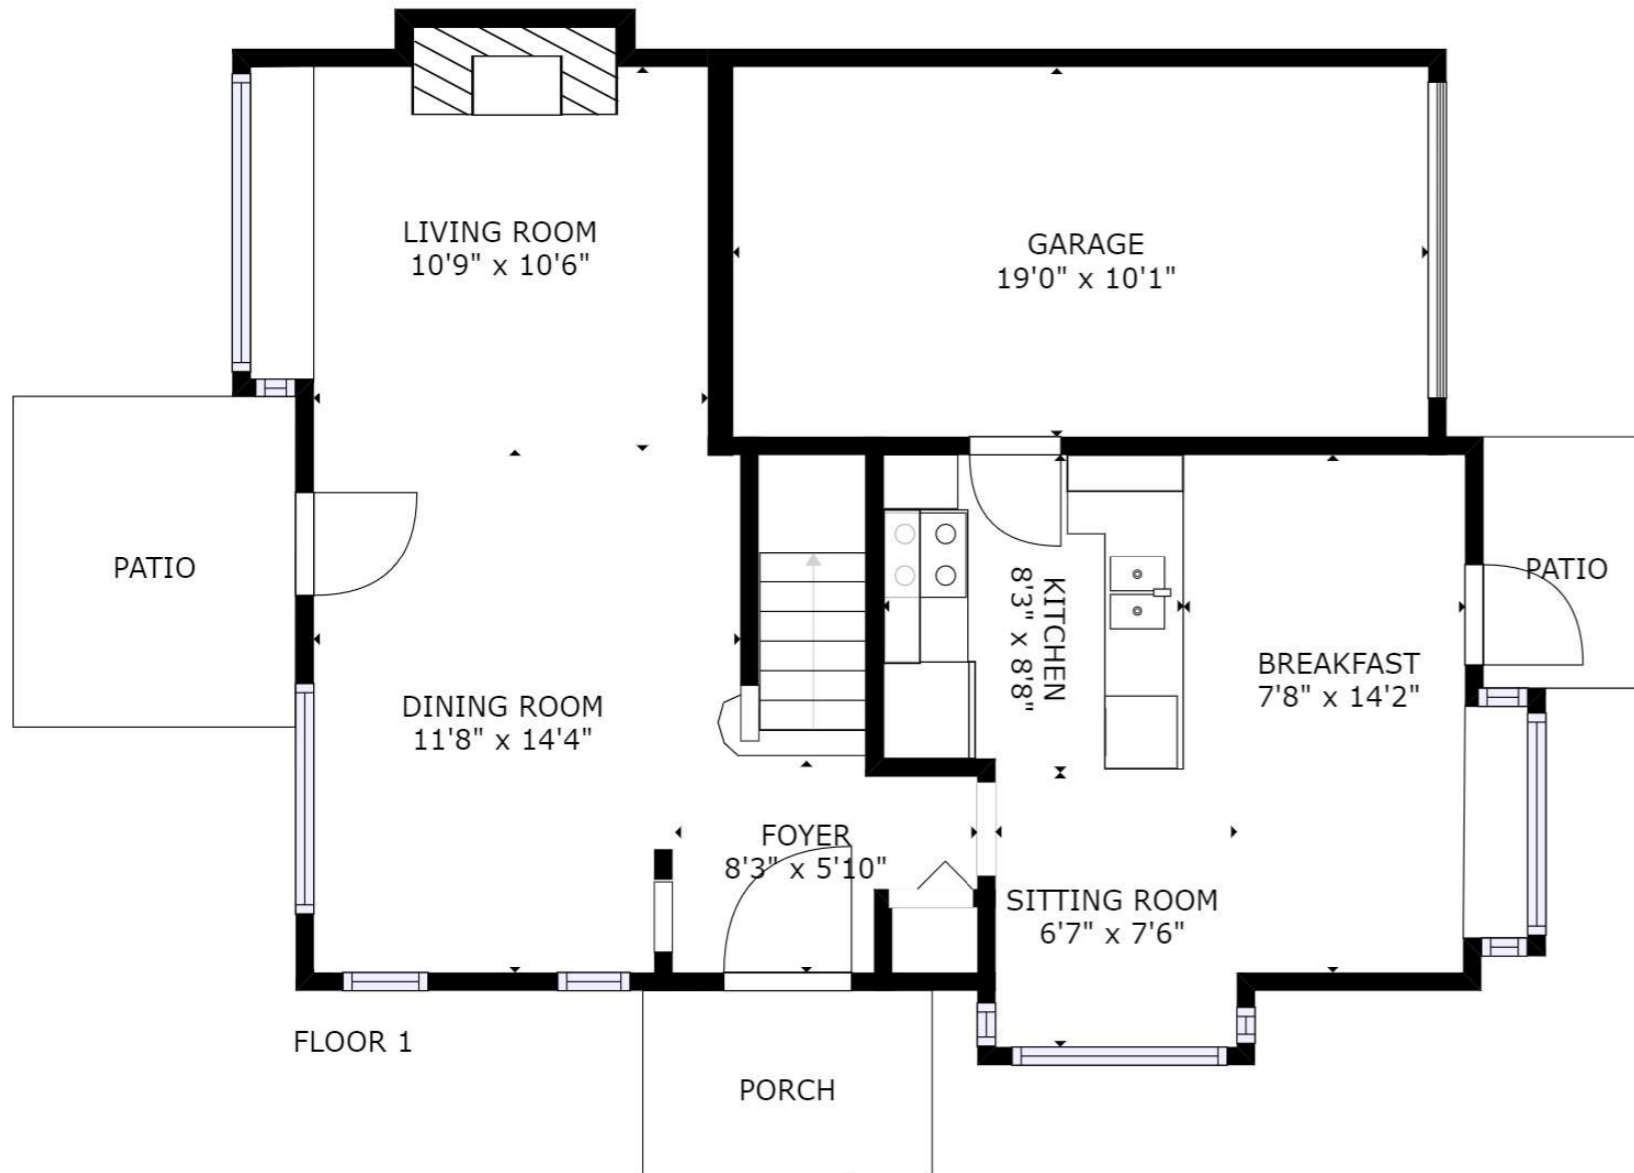

# MERYL HAMDILLAH

Sutton Group-West Coast Realty

604-307-9506

info@merylhamdillah.com

www.merylhamdillah.com

23 - 12099 237 STREET MAPLE RIDGE

GROSS INTERNAL AREA  
FLOOR 1: 668 sq. ft, FLOOR 2: 870 sq. ft  
EXCLUDED AREAS: , GARAGE: 192 sq. ft  
TOTAL: 1538 sq. ft

NOT FOR CONSTRUCTION, ONLY FOR REAL ESTATE PRESENTATION. SIZES AND DIMENSIONS ARE APPROXIMATE, ACTUAL MAY VARY AND ARE SUBJECT TO INDEPENDENT VERIFICATION