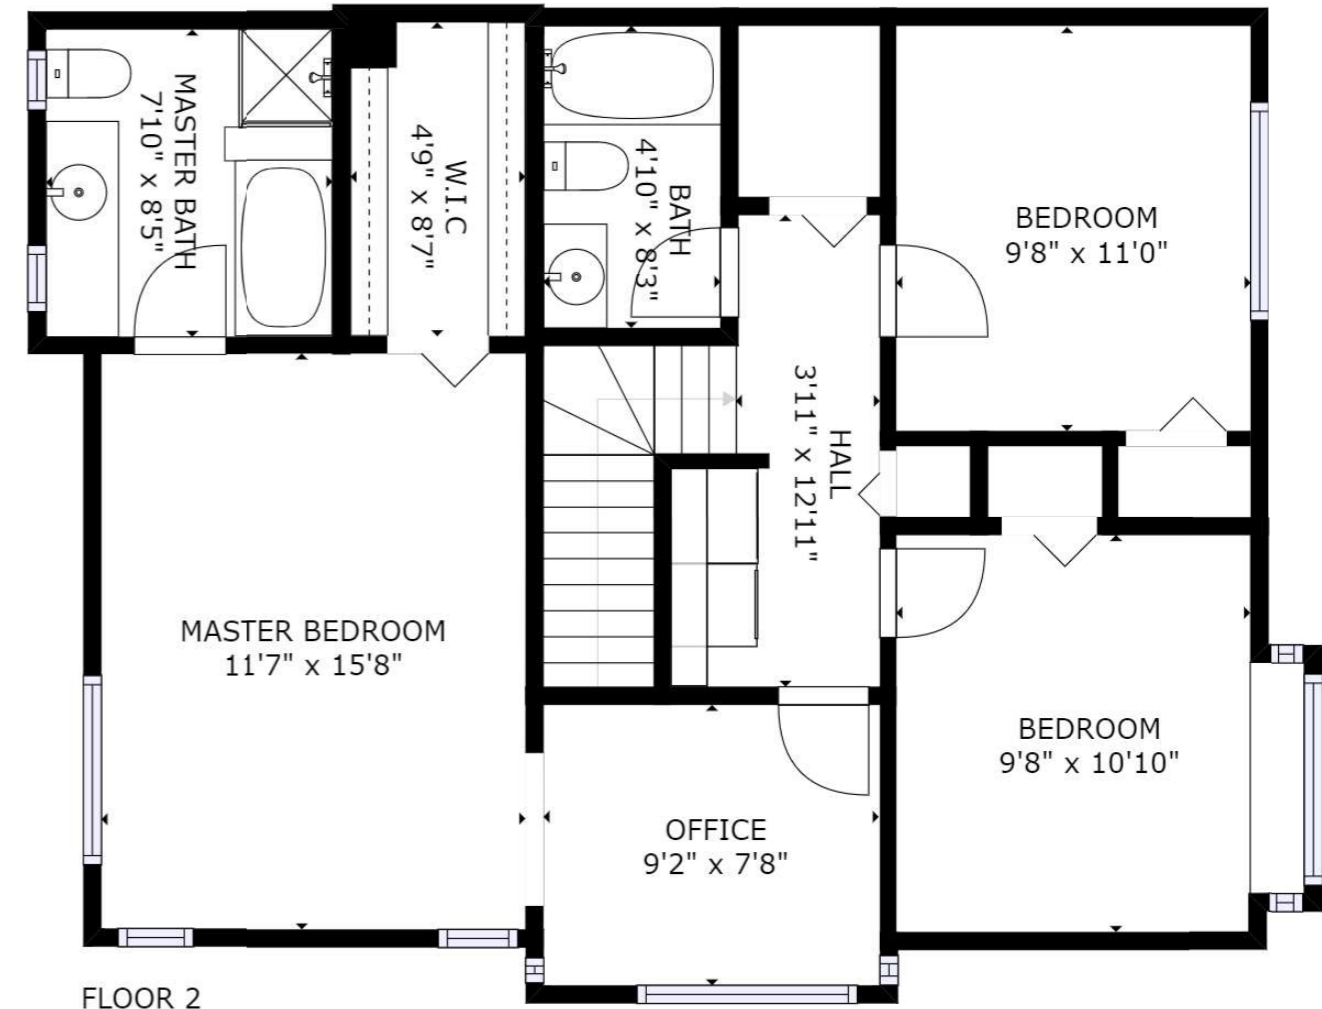

# MERYL HAMDILLAH

Sutton Group-West Coast Realty

604-307-9506

info@merylhamdillah.com

www.merylhamdillah.com

23 - 12099 237 STREET MAPLE RIDGE

GROSS INTERNAL AREA  
FLOOR 1: 668 sq. ft, FLOOR 2: 870 sq. ft  
EXCLUDED AREAS: , GARAGE: 192 sq. ft  
TOTAL: 1538 sq. ft

NOT FOR CONSTRUCTION, ONLY FOR REAL ESTATE PRESENTATION. SIZES AND DIMENSIONS ARE APPROXIMATE, ACTUAL MAY VARY AND ARE SUBJECT TO INDEPENDENT VERIFICATION